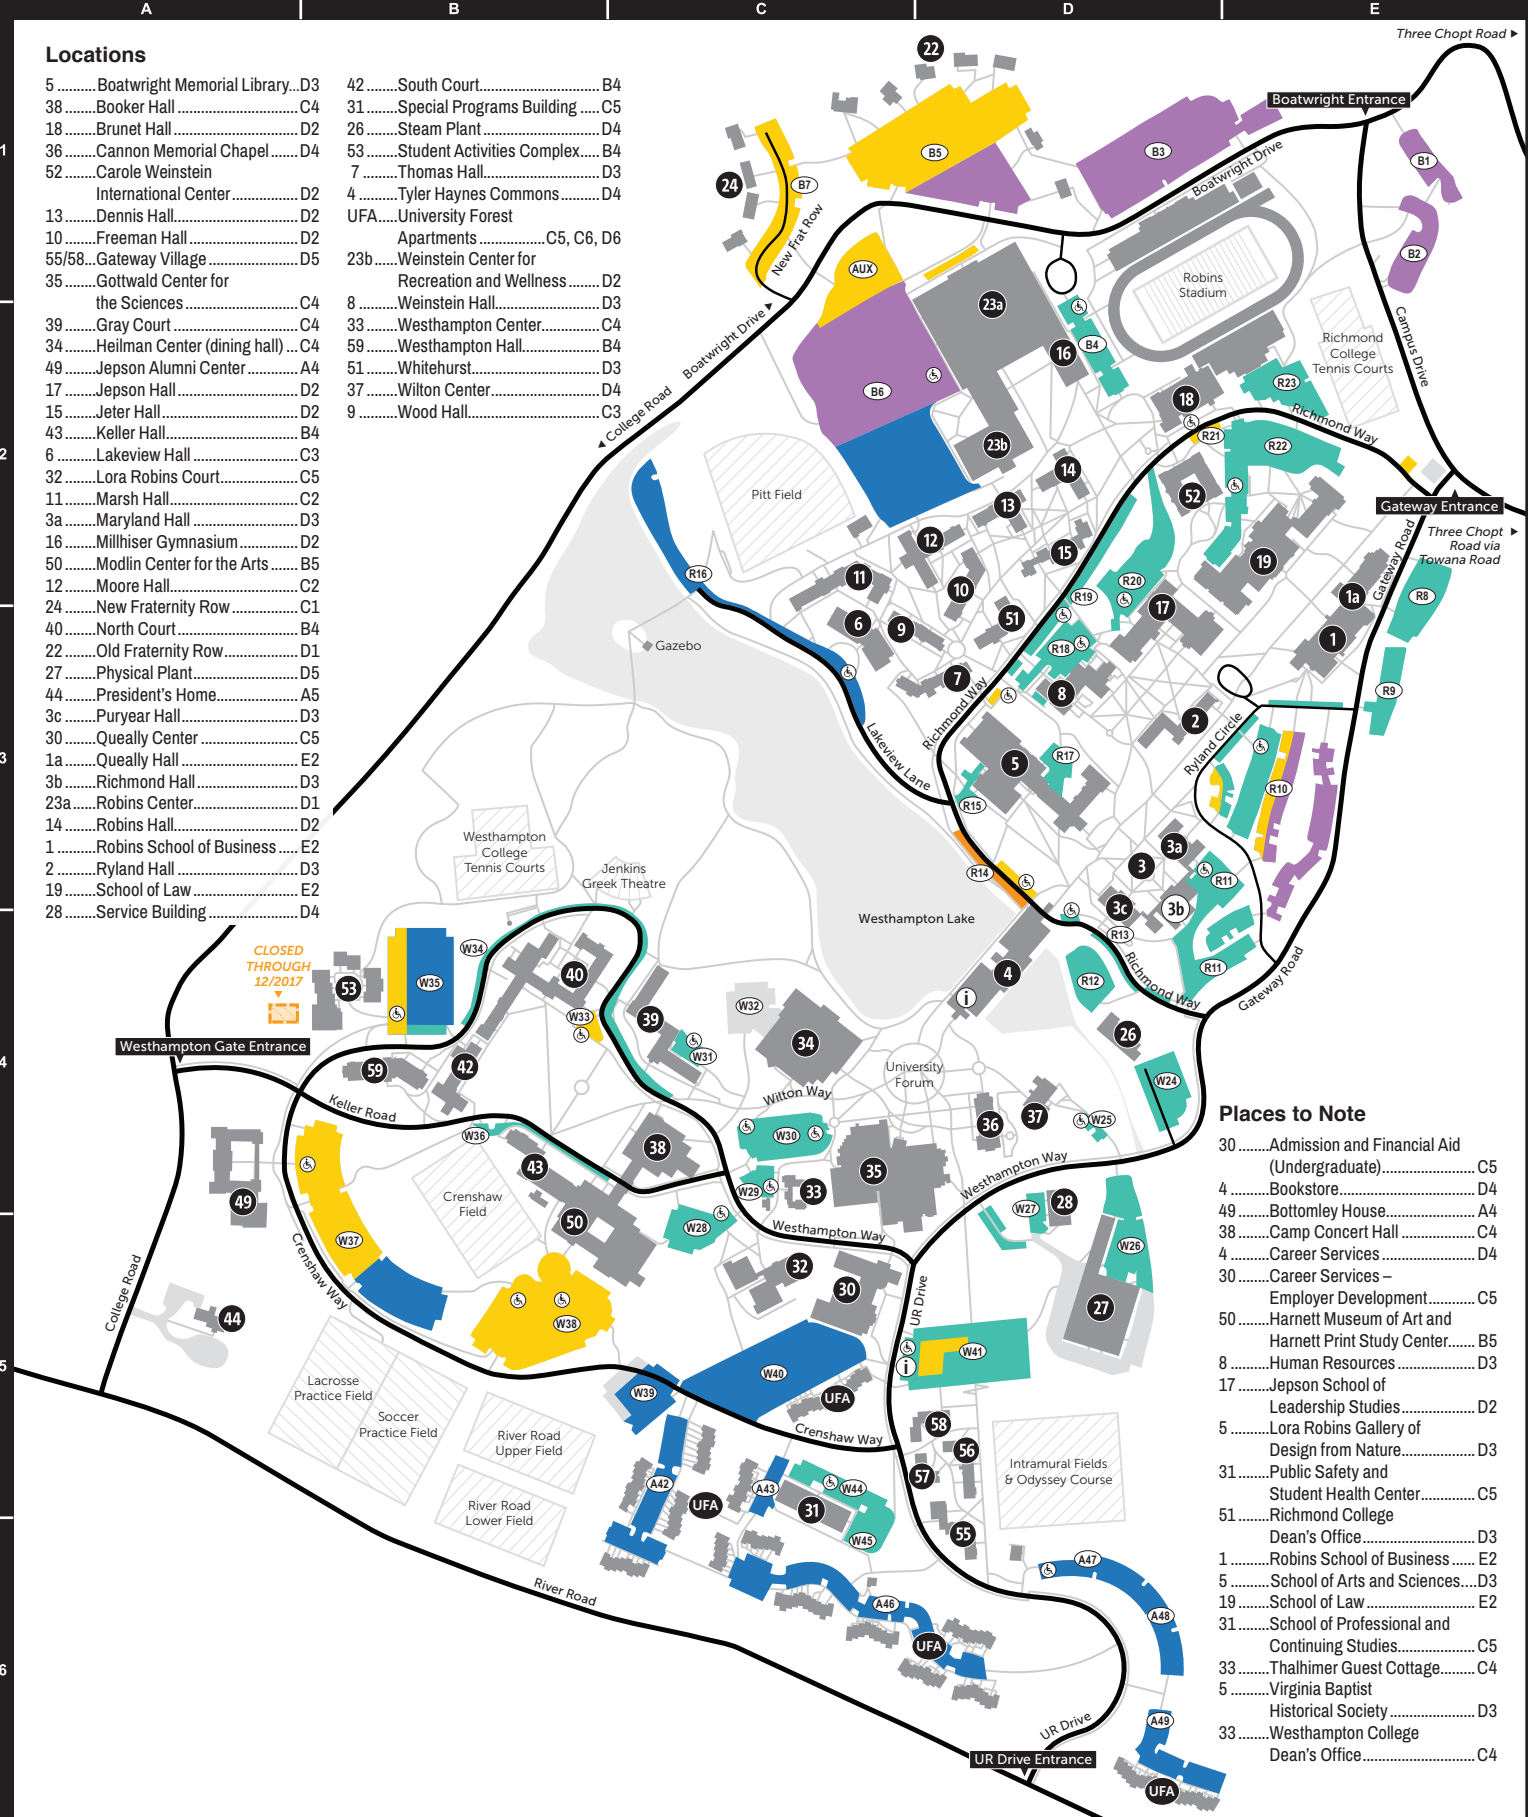

Campus Parking Map

- LOT** Parking Lot Names
- Visitors
- Resident Students
- Commuting Students
- Faculty & Staff
- Transportation Hub

- Accessible Parking
- Building Numbers
- Under Construction
- Campus Information

- Roads
- Walkways
- Construction Zone

Locations

- | | |
|---|---|
| 5 Boatwright Memorial Library...D3 | 42 South Court..... B4 |
| 38 Booker Hall C4 | 31 Special Programs Building ... C5 |
| 18 Brunet Hall D2 | 26 Steam Plant D4 |
| 36 Cannon Memorial Chapel D4 | 53 Student Activities Complex... B4 |
| 52 Carole Weinstein International Center D2 | 7 Thomas Hall D3 |
| 13 Dennis Hall D2 | 4 Tyler Haynes Commons D4 |
| 10 Freeman Hall D2 | UFA University Forest Apartments C5, C6, D6 |
| 55/58 Gateway Village D5 | 23b Weinstein Center for Recreation and Wellness D2 |
| 35 Gottwald Center for the Sciences C4 | 8 Weinstein Hall D3 |
| 39 Gray Court C4 | 33 Westhampton Center C4 |
| 34 Heilman Center (dining hall) ... C4 | 59 Westhampton Hall B4 |
| 49 Jepson Alumni Center A4 | 51 Whitehurst D3 |
| 17 Jepson Hall D2 | 37 Wilton Center D4 |
| 15 Jeter Hall D2 | 9 Wood Hall C3 |
| 43 Keller Hall B4 | |
| 6 Lakeview Hall C3 | |
| 32 Lora Robins Court C5 | |
| 11 Marsh Hall C2 | |
| 3a Maryland Hall D3 | |
| 16 Millhiser Gymnasium D2 | |
| 50 Modlin Center for the Arts B5 | |
| 12 Moore Hall C2 | |
| 24 New Fraternity Row C1 | |
| 40 North Court B4 | |
| 22 Old Fraternity Row D1 | |
| 27 Physical Plant D5 | |
| 44 President's Home A5 | |
| 3c Puryear Hall D3 | |
| 30 Queally Center C5 | |
| 1a Queally Hall E2 | |
| 3b Richmond Hall D3 | |
| 23a Robins Center D1 | |
| 14 Robins Hall D2 | |
| 1 Robins School of Business E2 | |
| 2 Ryland Hall D3 | |
| 19 School of Law E2 | |
| 28 Service Building D4 | |