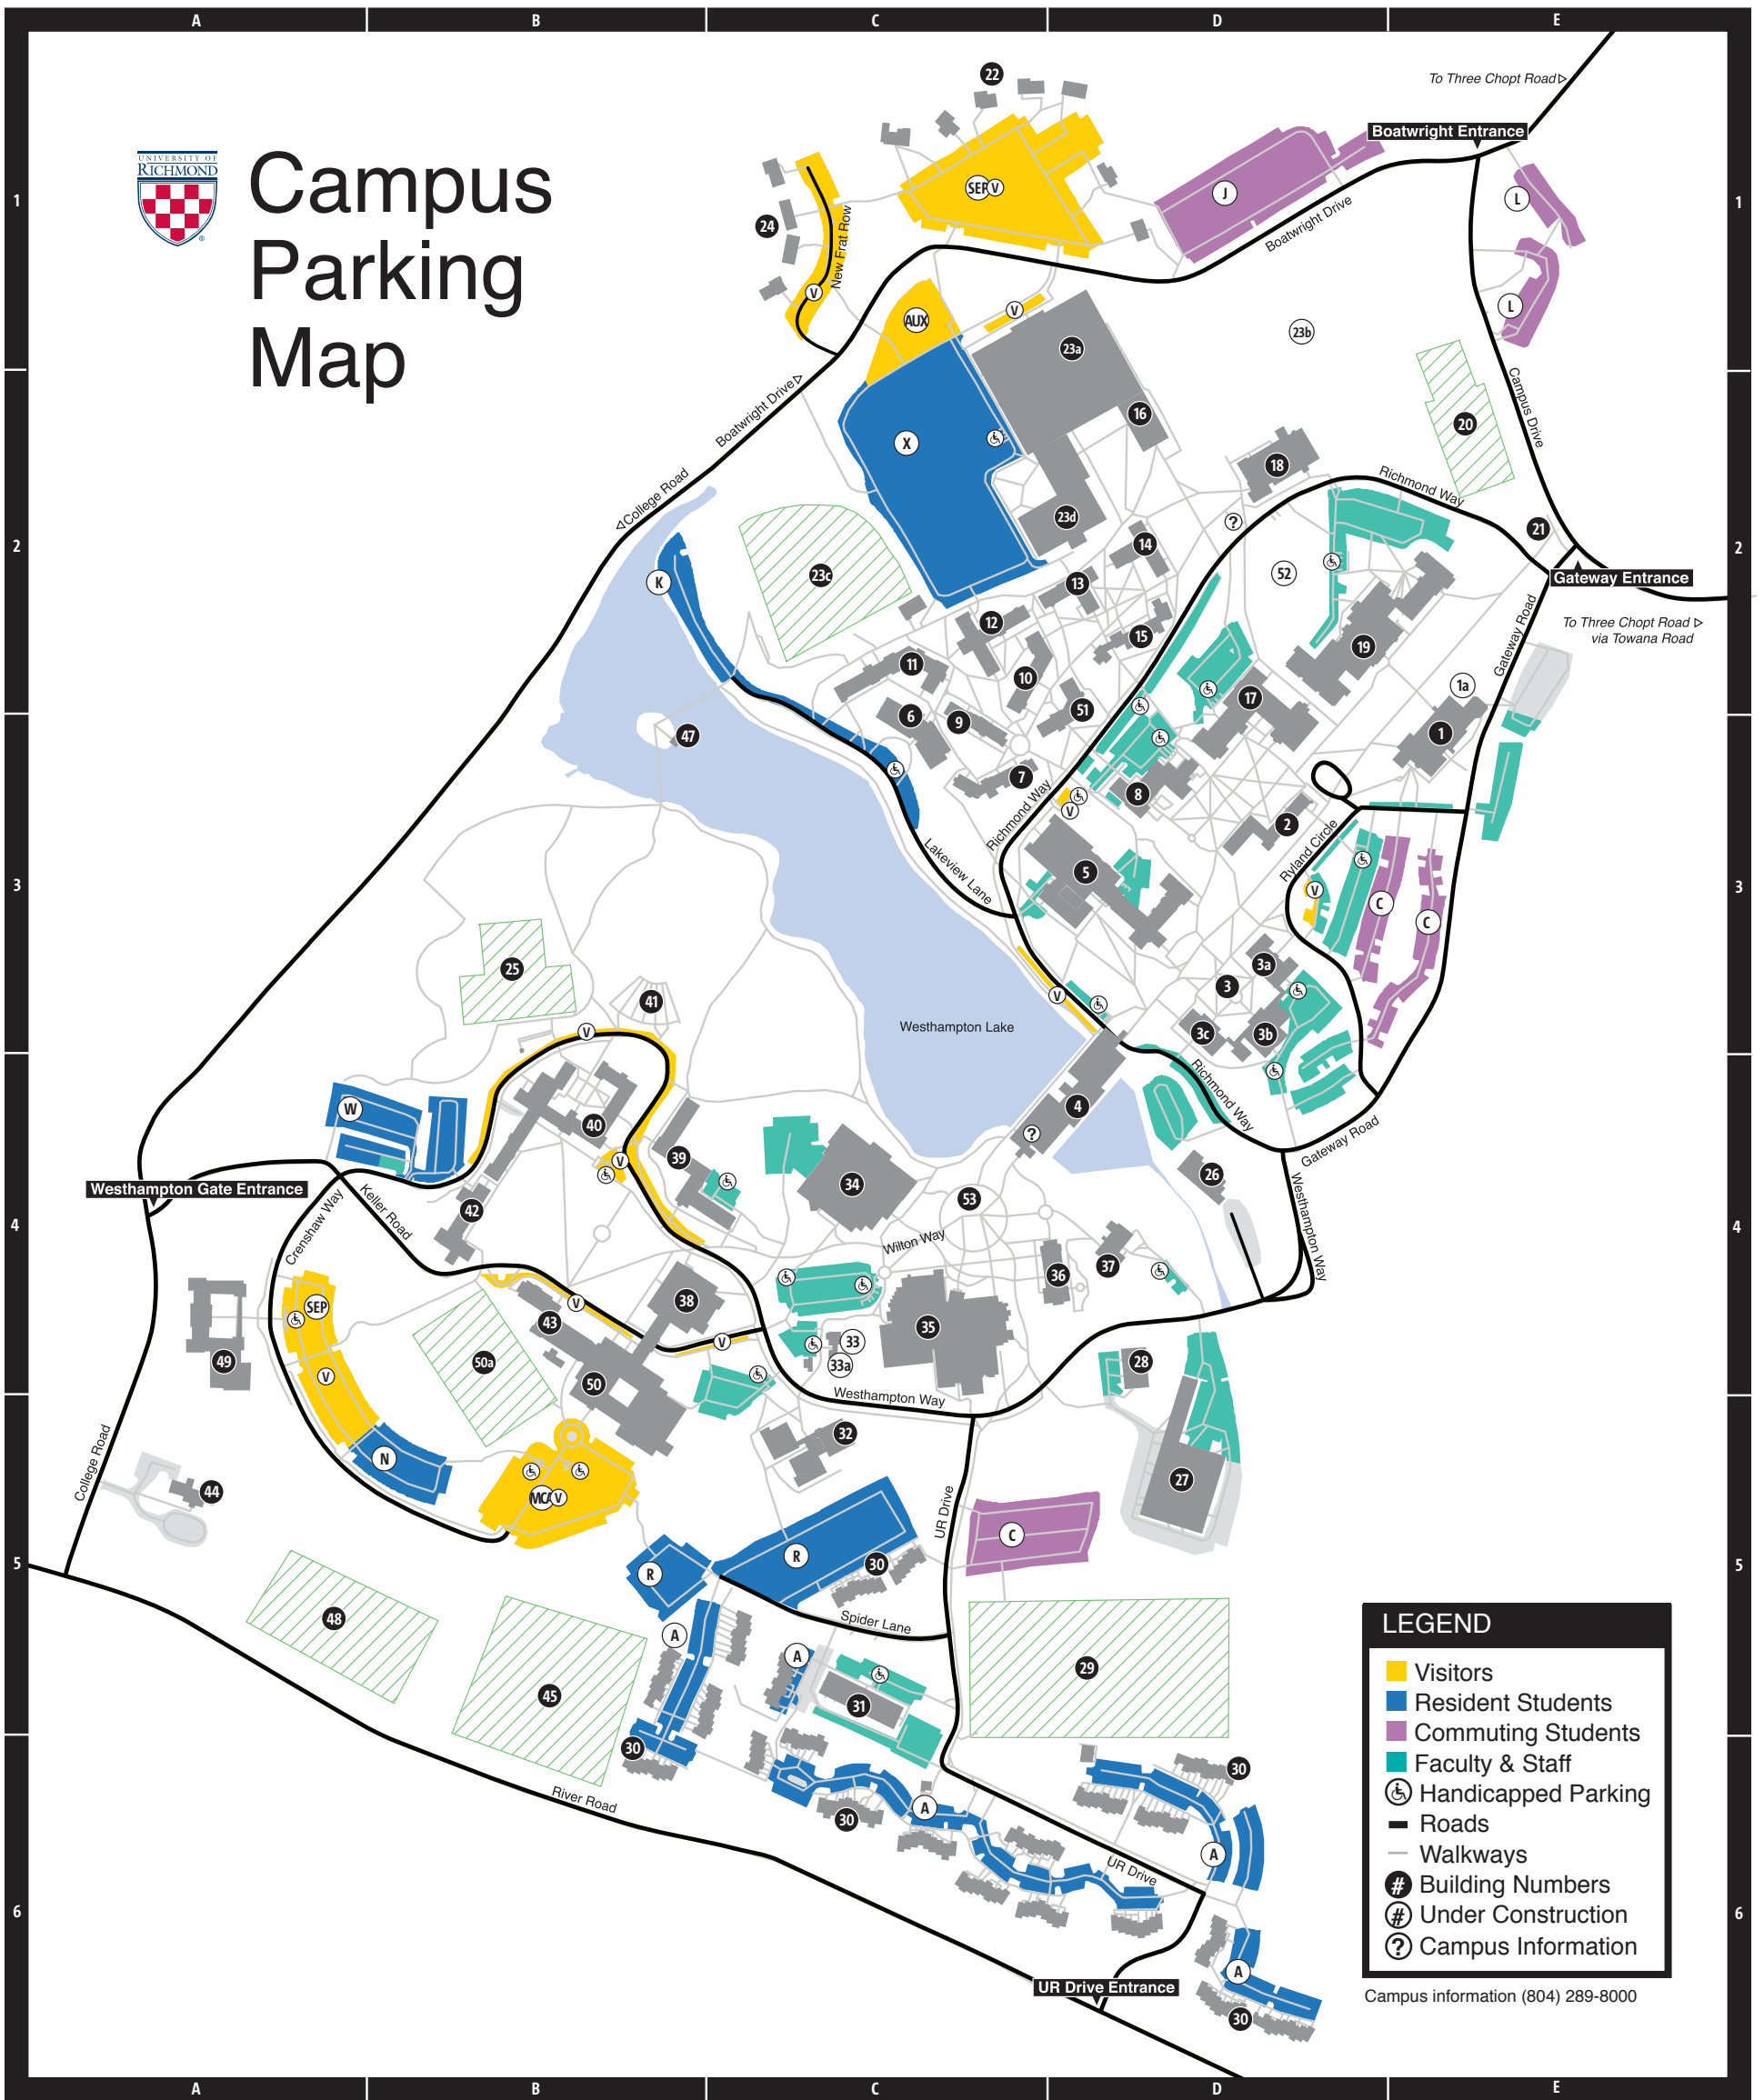

Campus Parking Map

LEGEND

- Visitors
- Resident Students
- Commuting Students
- Faculty & Staff
- Handicapped Parking
- Roads
- Walkways
- Building Numbers
- Under Construction
- Campus Information

Campus information (804) 289-8000

CAMPUS LOCATIONS