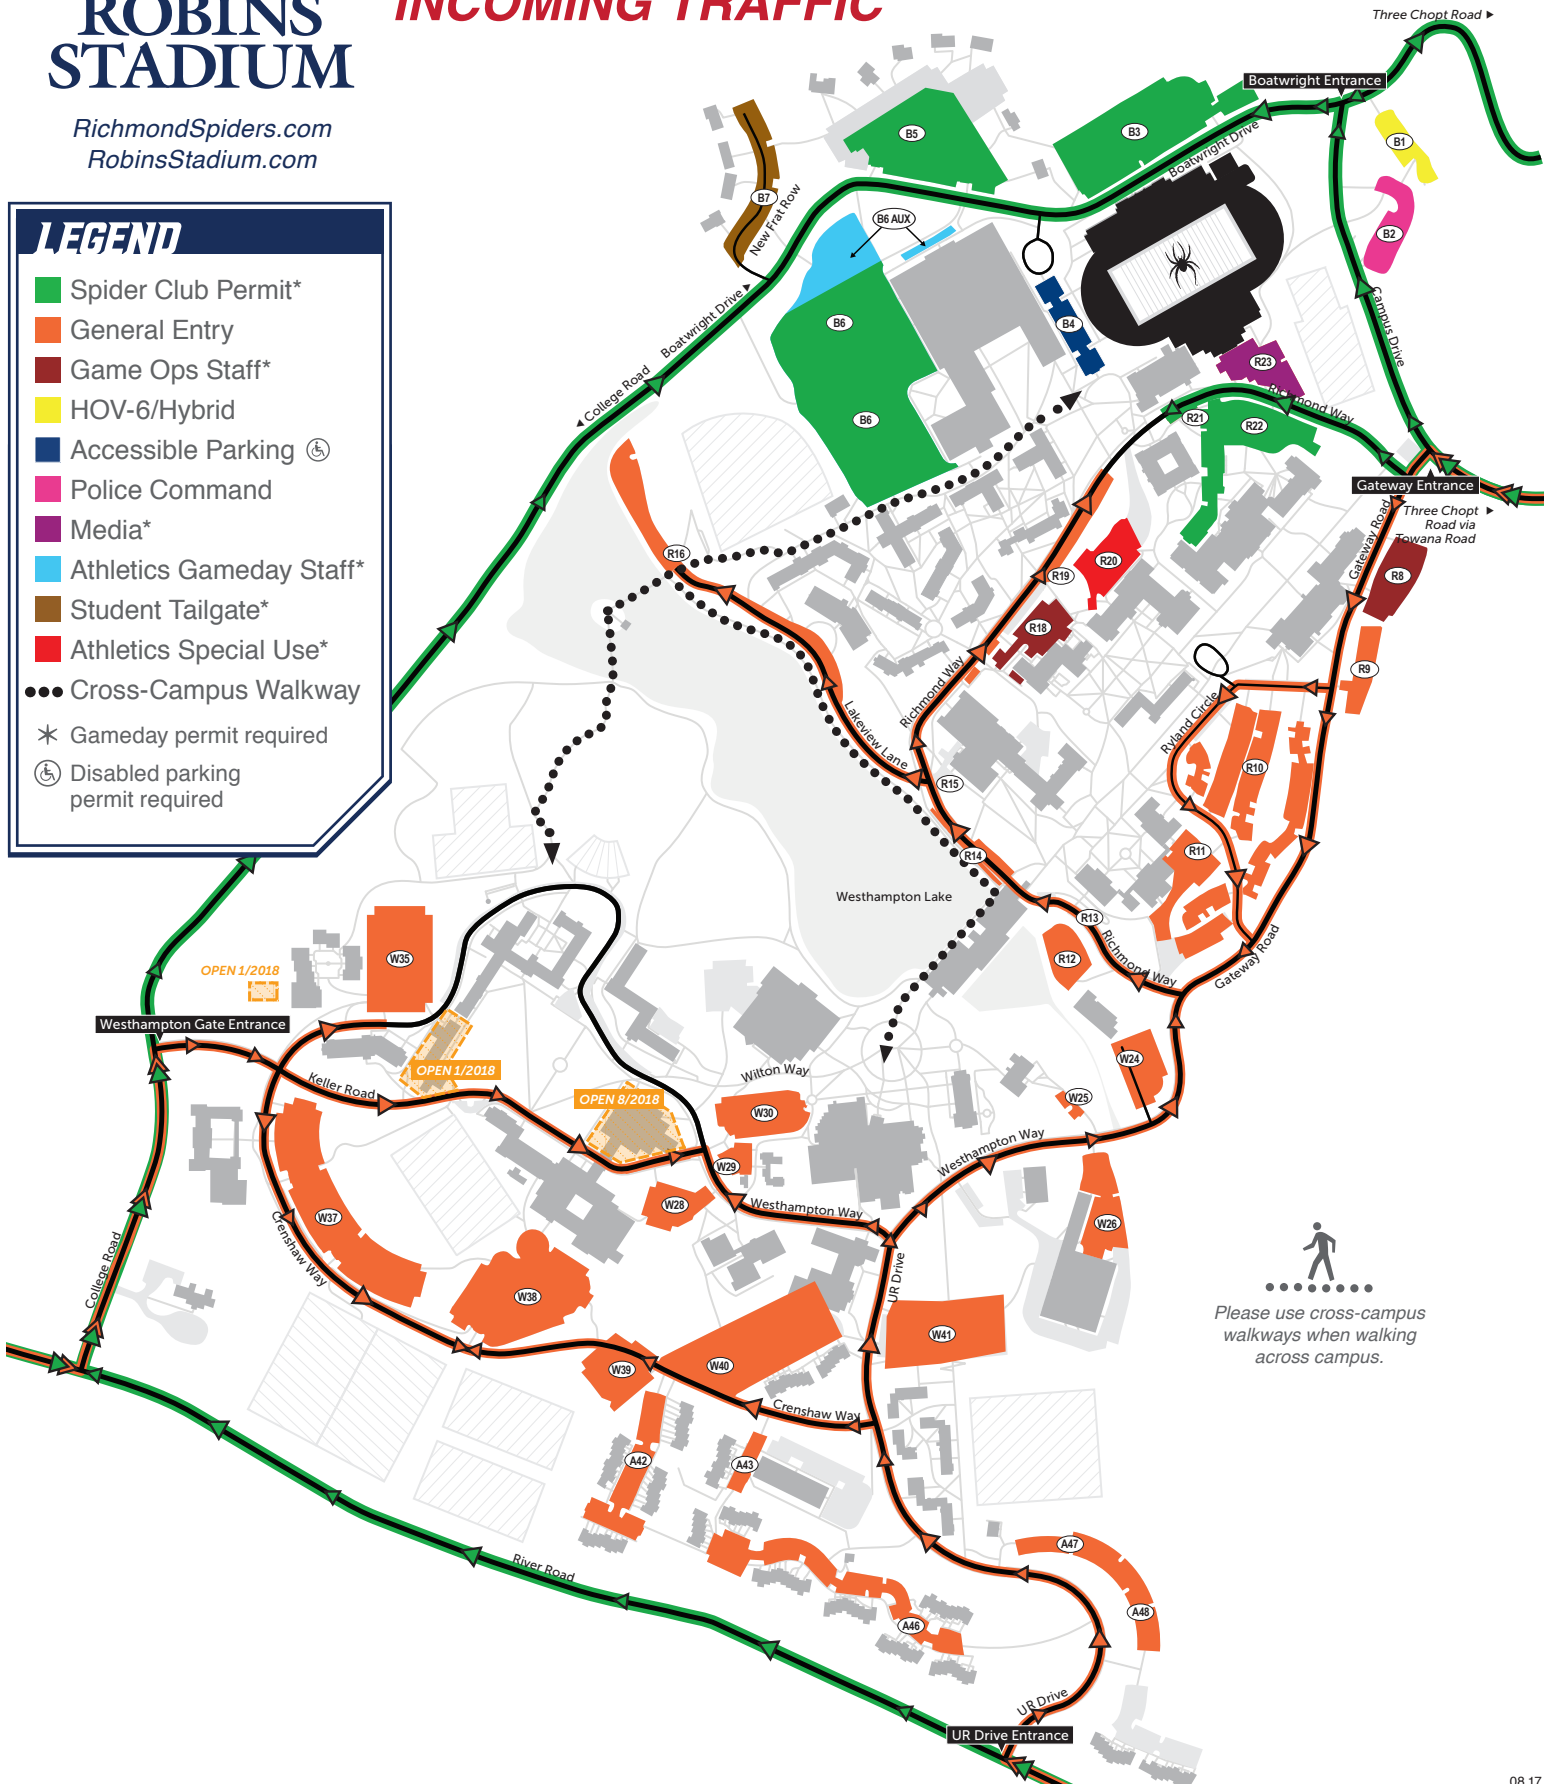

RichmondSpiders.com
RobinsStadium.com

GAMEDAY PARKING

INCOMING TRAFFIC

LEGEND

- Spider Club Permit*
- General Entry
- Game Ops Staff*
- HOV-6/Hybrid
- Accessible Parking (♿)
- Police Command
- Media*
- Athletics Gameday Staff*
- Student Tailgate*
- Athletics Special Use*
- Cross-Campus Walkway
- * Gameday permit required
- ♿ Disabled parking permit required

Please use cross-campus walkways when walking across campus.